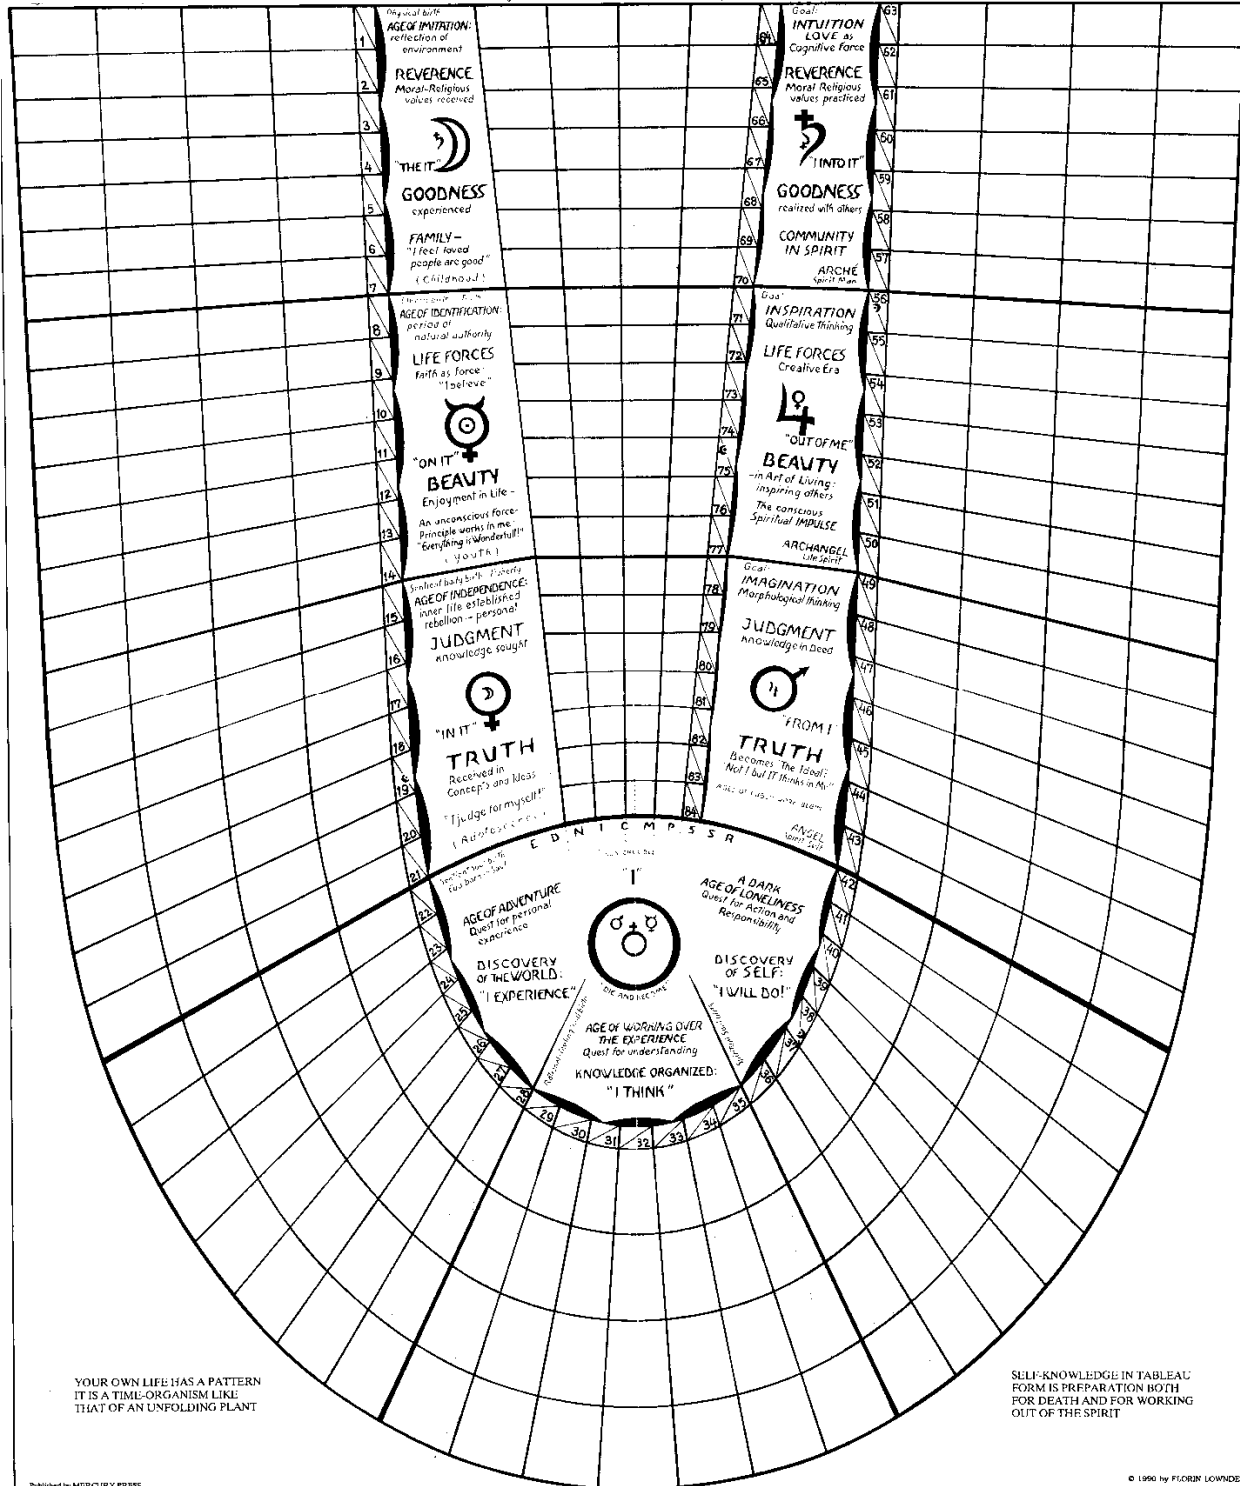

Life Vision-Review Destiny Map

Originally Designed by George O'Neil - Revised by Florin Lowndes and Published in the book *The Human Life*
Based on Rudolf Steiner's Lectures: *The Education of the Child*, August 16th, 1924

I-Being Pattern
Destiny-Illnesses

Soul Pattern
Interests-Studies

Life Aspects
People-Family

Physical Aspects
Places-Accounting

An Aid to the Study of One's Own Biography

After 63 we enter a grace period
and become children of the Gods